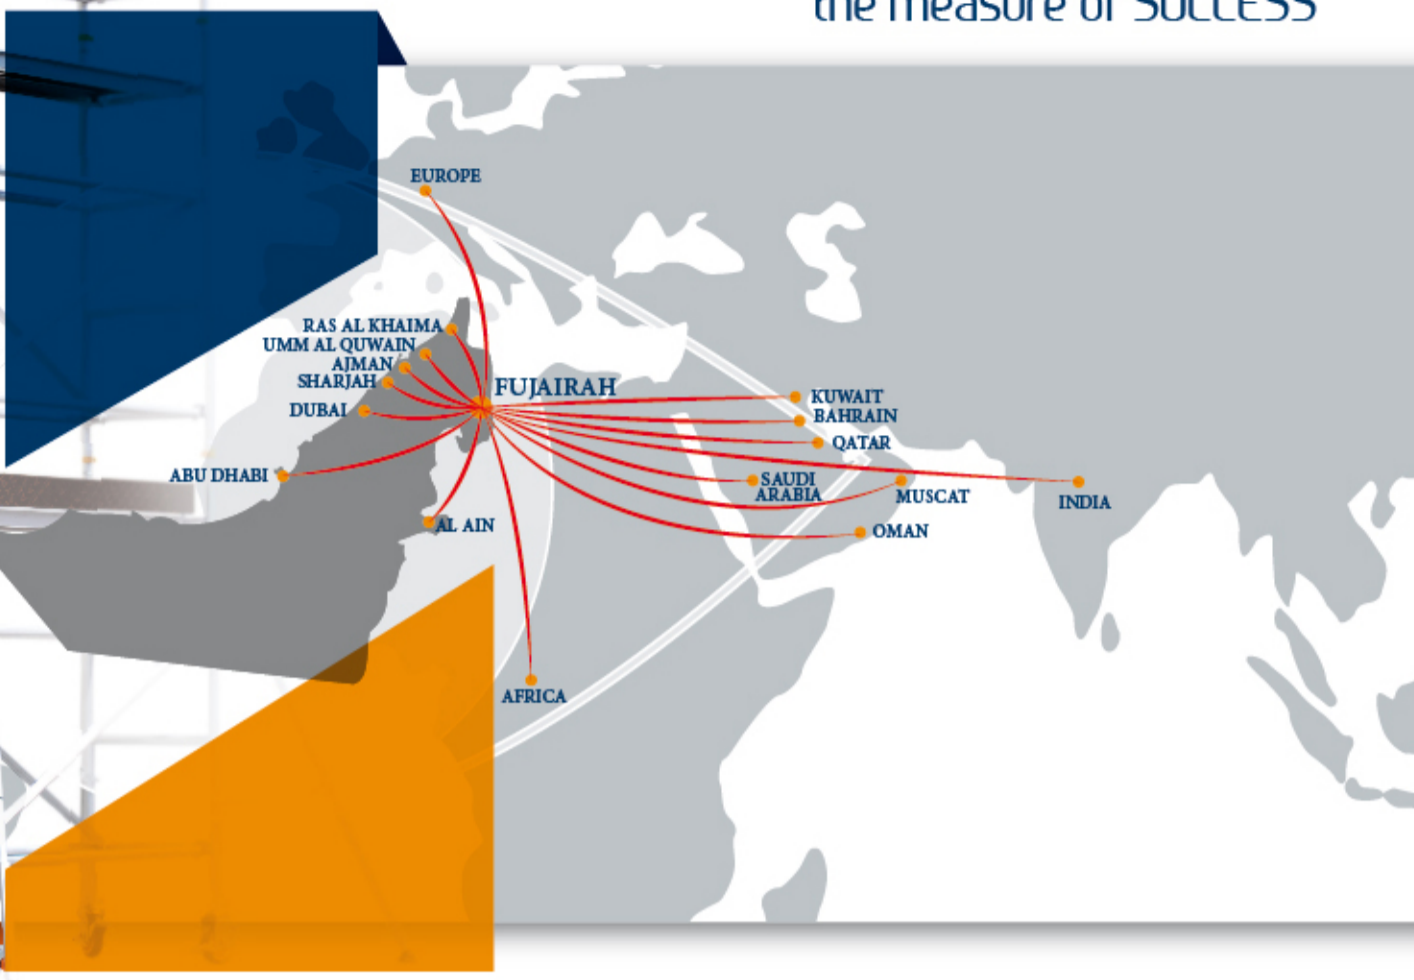

SAFETY
the measure of SUCCESS

EMIRATES METAL CONCEPTS FZC

P.O. Box: 5059, Fujairah, U.A.E.
Telephone: 00971-9-2282344 - Fax: 00971-9-2282345
e-mail: info@emcladder.com / emcladderuae@gmail.com
www.emcladder.com

MANHOLE COVER

RMC / HMC Sizes	Clear Open
30cm x 30cm	22cm x 22cm
40cm x 40cm	32cm x 32cm
50cm x 50cm	40cm x 40cm
60cm x 60cm	50cm x 50cm
70cm x 70cm	60cm x 60cm
80cm x 80cm	70cm x 70cm
90cm x 90cm	80cm x 80cm
100cm x 100cm	90cm x 90cm